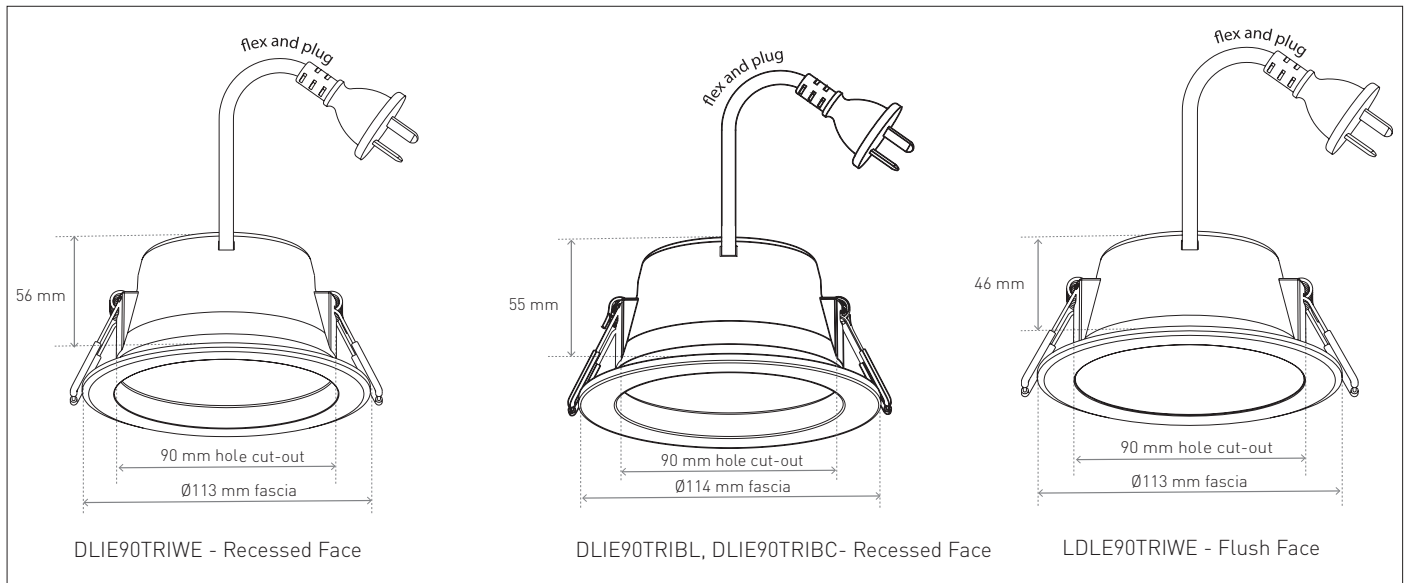

Datasheet

ALINA LED DOWNLIGHTS TRI-COLOUR

CAT. NO. **DLIE90TRIWE, DLIE90TRIBL, DLIE90TRIBC, LDLE90TRIWE**

A brand of **Legrand**

FEATURES AND BENEFITS

- Light Colour Selector: Easily switch between Warm (3,000K), Cool (4,000K) and Natural (5,000K) light colour temperatures
- Suitable for low ceiling cavities
- High quality flame retardant plastic construction
- Integral dimmable driver compatible with most quality dimmers
- For optimum dimming performance we recommend HPM or Legrand dimmers
- IP44 rating suitable for outdoor undercover areas
- 2,500 V electrical surge protection
- IC-4 & IC-F Insulation Rating: This downlight can be fully covered and abutted by insulation material

SHIPPING

Single Product			
Cat. No.	Barcode	Product Weight (kg)	Packaging Dimensions (L x W x H)
DLIE90TRIWE	9321001524144	0.220	115 x 115 x 75 mm
DLIE90TRIBL	9321001526353	0.228	
DLIE90TRIBC	9321001526377		
LDLE90TRIWE	9321001524168	0.210	

Outer Box (Qty 24)			
Cat. No.	Barcode	Outer Box Weight (kg)	Outer Box Dimensions (L x W x H)
DLIE90TRIWE	9321001524151	5.3	485 x 356 x 160 mm
DLIE90TRIBL	9321001526360	5.7	
DLIE90TRIBC	9321001526384		
LDLE90TRIWE	9321001524175	5.0	

Legrand - Australia
1300 369 777
www.hpm.com.au
ABN 31 000 102 661

Legrand - New Zealand
0800 476 009
www.hpm.co.nz

Refer to your group buying office, Legrand Sales Representative or Legrand Sales Office for pricing.

Please note: specifications are subjected to change without prior notice.

LE14636AB

07/2024