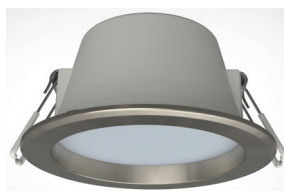

Datasheet

ALINA LED DOWNLIGHTS TRI-COLOUR

CAT. NO. DLIE90TRIWE, DLIE90TRIBL, DLIE90TRIBC, LDLE90TRIWE

A brand of **legrand**

DLIE90TRIWE - Recessed Face

DLIE90TRIBL - Recessed Face

DLIE90TRIBC - Recessed Face

Light Colour Selector

Dimmable

Class II Construction

IC-4 Insulation Rating

IC-F Insulation Rating

LDLE90TRIWE - Flush Face

PRODUCT SPECIFICATIONS

Cat. No.	DLIE90TRIWE	DLIE90TRIBL	DLIE90TRIBC	LDLE90TRIWE
Downlight Colour	White	Black	Brushed Chrome	White
Face Type	Recessed			Flush
Supply Voltage	230-240 V ~ 50 Hz			
Surge Protection	2,500 V			
Power Input	7 W			
LED Light Tri-colour Range	710 lm† 3,000K (Warm White) 770 lm† 4,000K (Cool White) 760 lm† 5,000K (Natural White)			740 lm† 3,000K (Warm White) 800 lm† 4,000K (Cool White) 790 lm† 5,000K (Natural White)
Efficacy	106 lm/W (Warm White) 118 lm/W (Cool White) 113 lm/W (Natural White)			110 lm/W (Warm White) 120 lm/W (Cool White) 118 lm/W (Natural White)
Colour Rendering Index (CRI)	80+			
Power Factor	0.9			
Beam Angle	103°			107°
Average Lifespan	35,000 hours*			
Ambient Test Temperature	ta: 25° C			
Dimming	Dimmable > (trailing edge dimmer)			
Ceiling Cut-out Size	Ø90mm			
Depth into Ceiling	56 mm	55 mm		46 mm
Fascia Size	Ø113 mm	Ø114 mm		Ø113 mm
IP Rating	IP44**			

- Light Colour Selector: Easily switch between Warm (3,000K), Cool (4,000K) and Natural (5,000K) light colour temperatures
- Suitable for low ceiling cavities
- High quality flame retardant plastic construction
- Integral dimmable driver compatible with most quality dimmers
- For optimum dimming performance we recommend HPM or Legrand dimmers
- IP44 rating suitable for outdoor undercover areas
- 2,500 V electrical surge protection
- IC-4 & IC-F Insulation Rating: This downlight can be fully covered and abutted by insulation material